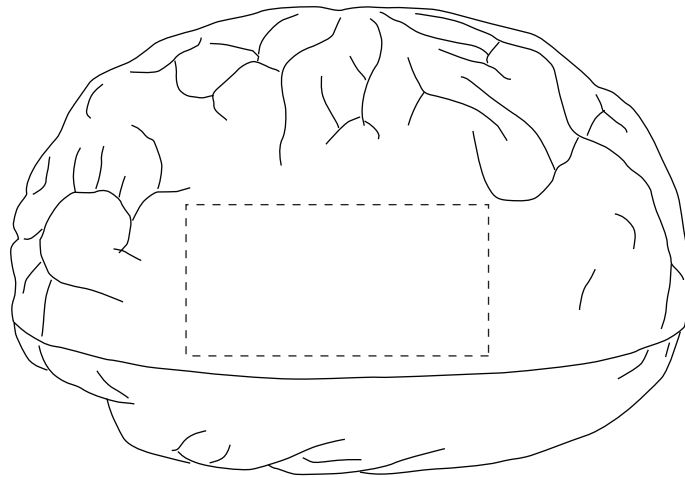

Your Ref:	Quantity:	Product Code: SS0515
Our Ref:	Version: 1	Product Colour: WHITE

**PRINTING CONCERNS:****PRODUCT INFO: DUE TO THE NATURE OF THE PRODUCT THE PRINT POSITION MAY VARY BY 2 - 3 MM**

We stock this item in the following colours

**PANTONE REFERENCE(S)**

● Colour 1

ARTWORK SCALE 100%

ARTWORK SCALE 100%  
Max print area: 40mm x 20mm

Product Image for visualisation  
- colours may vary

**The dashed line is to demonstrate print area and will not appear on your printed item****PLEASE NOTE:**